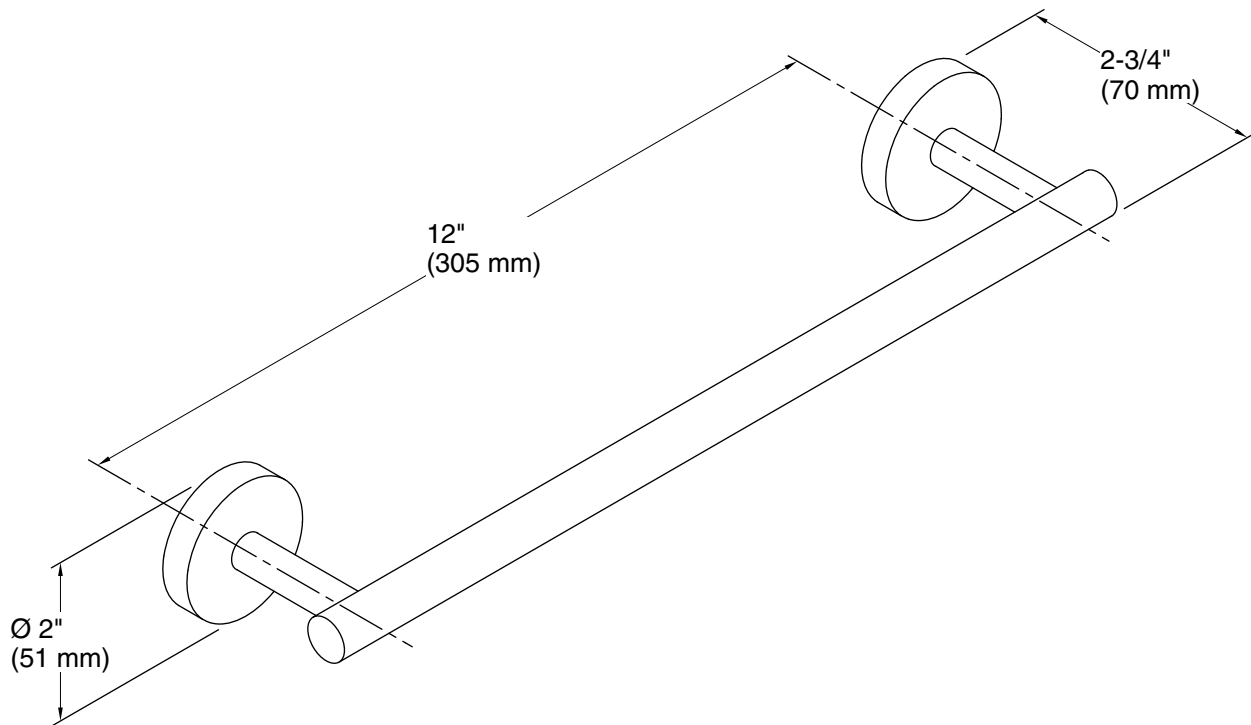

Technical Information

All product dimensions are nominal.

Installation Type: Wall-mount

Material: Zinc, Brass

Notes

Install this product according to the installation instructions.

CAUTION: Risk of personal injury. Do not install these products in any area where they are likely to be used inadvertently as a grab bar or support bar. These products are not designed or intended for use as a grab bar or support bar.